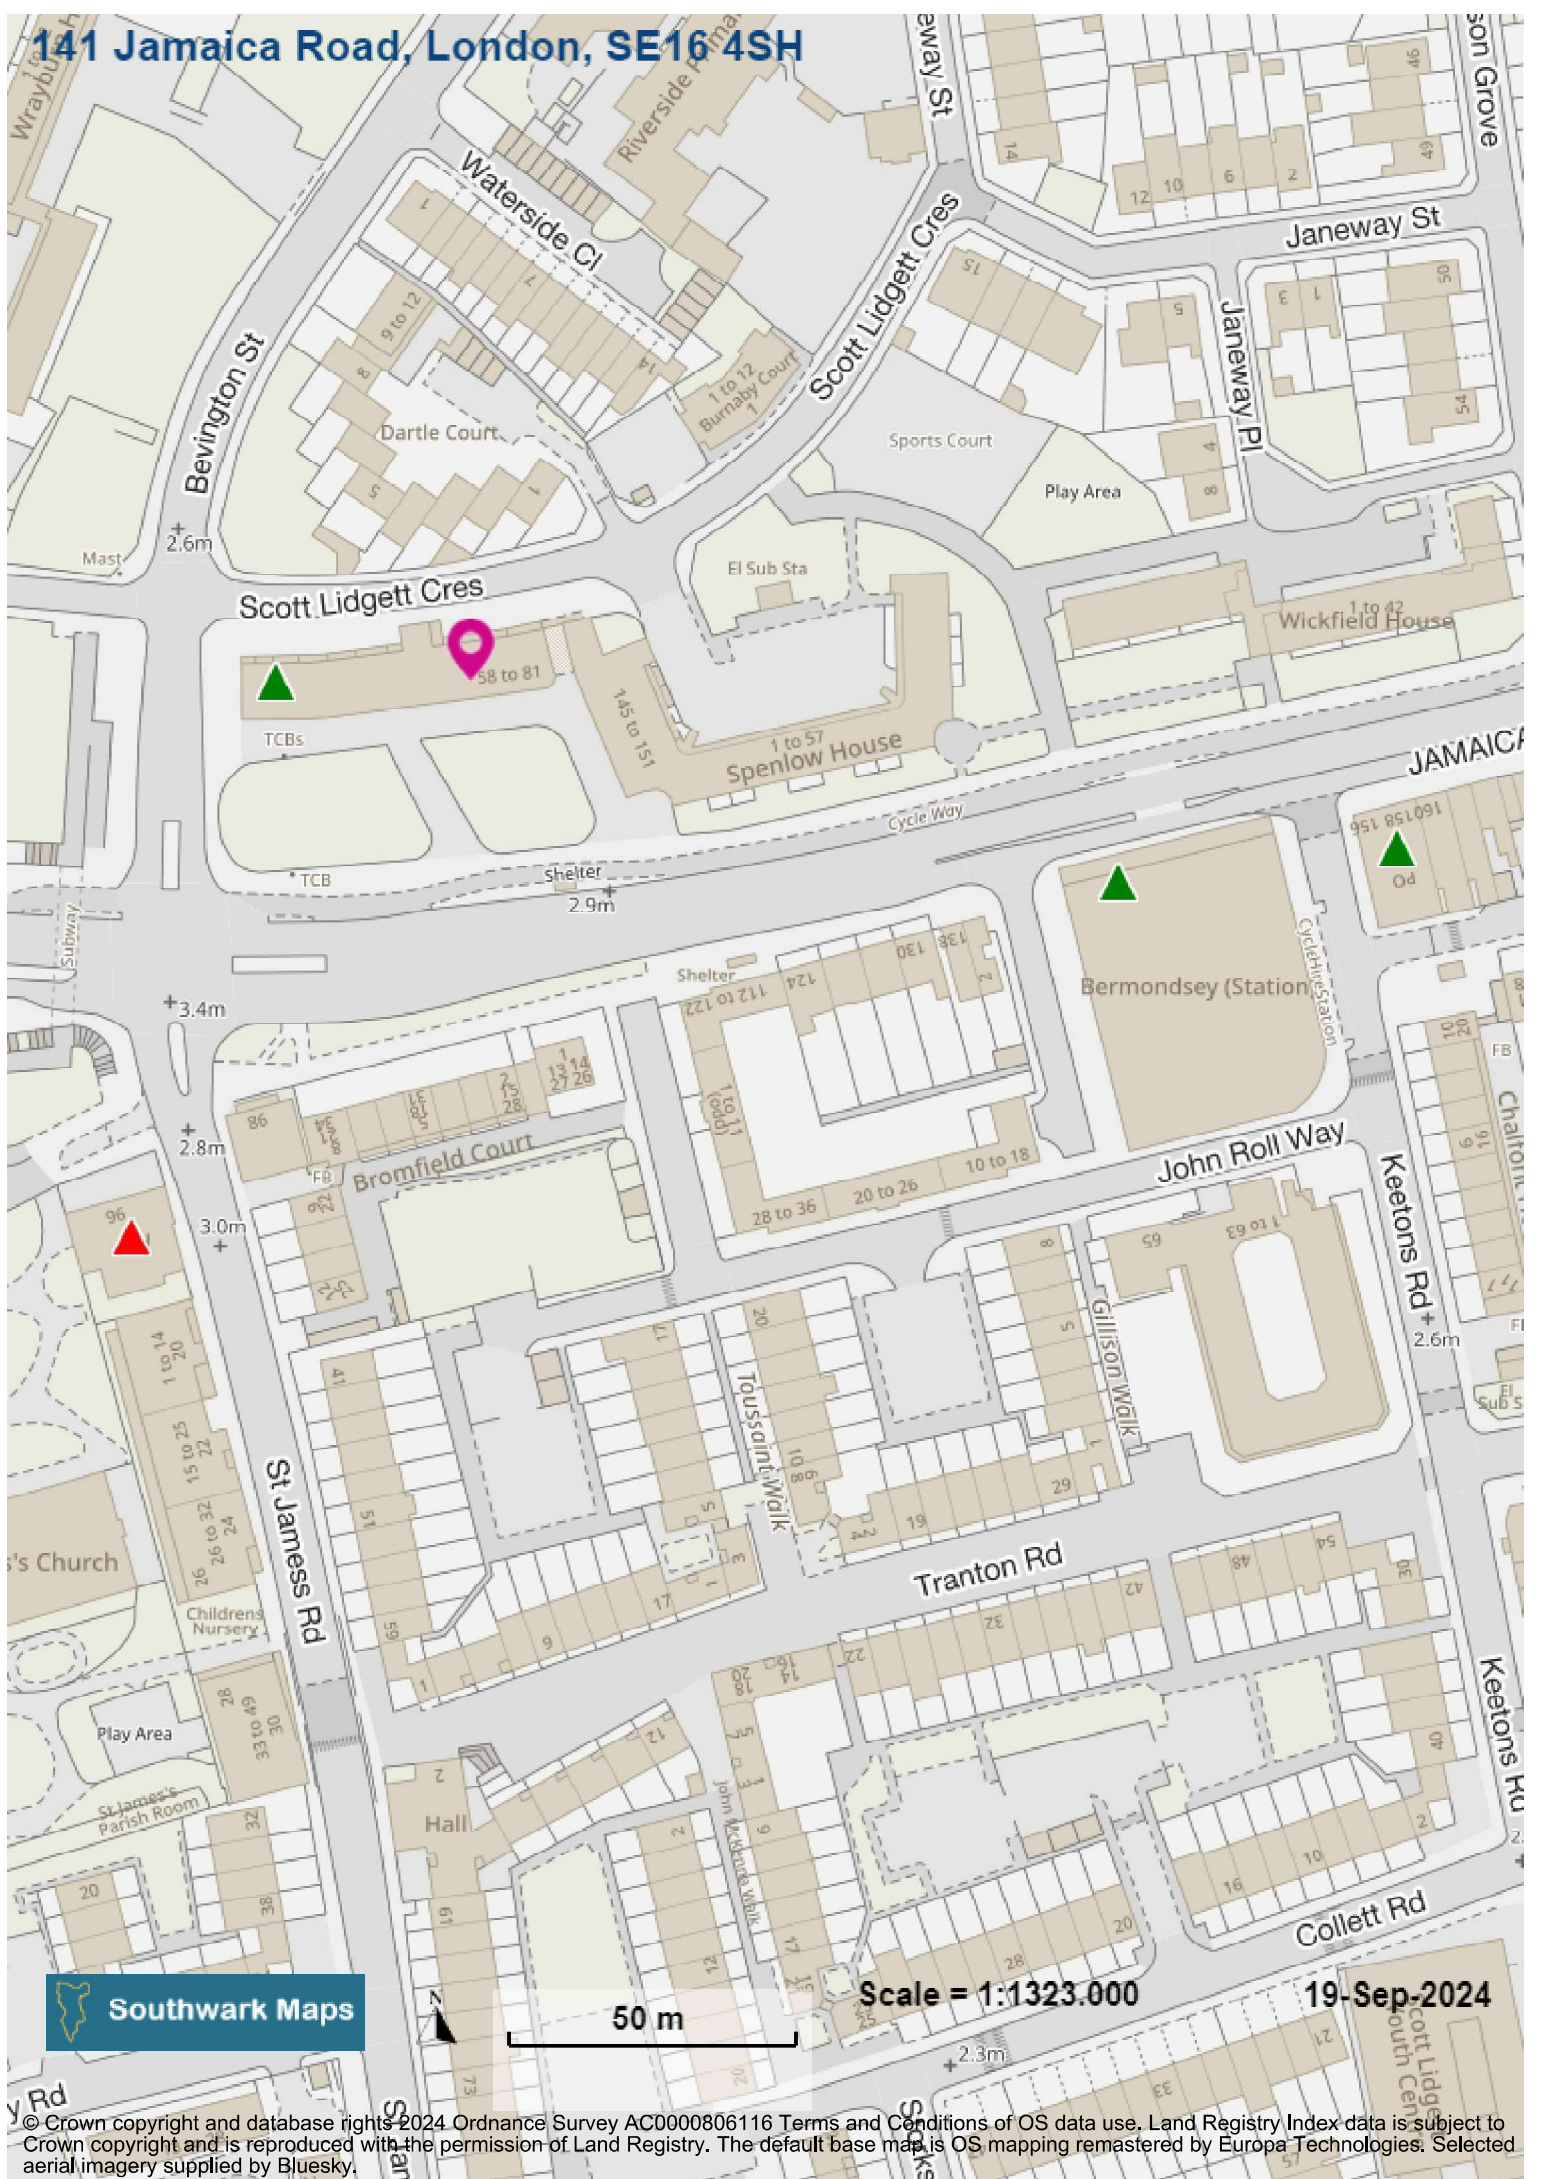

List of Premises Shown On Map

Londis / Post Office, 156-158, Jamaica Road, SE16 4RT, licensed for:

- The sale by retail of alcohol (off the premises)
 - Monday to Saturday from 08:00 to 23:00, Sunday from 10:00 to 22:30

Local Express, 154, Jamaica Road, SE16 4BD, licensed for:

- The sale by retail of alcohol (off the premises)
 - Monday to Sunday 00:00 to 00:00
- Opening hours
 - Monday to Sunday 00:00 to 00:00

The Gregorian, 94A-96 Jamaica Road, SE16 4SQ, licensed for:

141 Jamaica Road, London, SE16 4SH

 Southwark Maps

Scale = 1:1323.000

19-Sep-2024